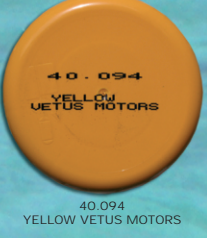

# marine spray paints color chart

40.053  
MARINER GREY

40.054  
MARINER LIGHT GREY MET

40.055  
JOHNSON EVINRUDE MAN WHITE

40.056  
JOHNSON WHITE '81

40.057  
JOHNSON PLATINUM '84

40.058  
JOHNSON GT GREY MET.

40.077  
TOHATSU GREY MET.

40.078  
TOHATSU AQUAMARINE BLUE

40.080  
AIFO MARINE BLUE

40.081  
AIFO MARINE RED

40.082  
VOLVO PENTA SX/DPX GREY

40.083  
YANMAR GREY MET.

40.084  
ONAN IVORY

40.085  
VOLVO PENTA GREEN

40.086  
VOLVO PENTA ACQUAMATIC

40.087  
G.M. ALPINE GREEN

40.088  
VOLVO PENTA RED

40.089  
G.M. BMW SILVER MET.

40.091  
MATT BLACK

40.092  
TRANSPARENT

40.093  
VOLVO PENTA ACQUAMATIC '89

40.094  
YELLOW VETUS MOTORS

40.095  
NANNI BLUE MET.

40.096  
CATERPILLAR YELLOW

40.097  
OMC BLUE STERN DRIVE

40.098  
YAMAHA DARK GREY MET.'94

40.101  
LOMBARDINI GREY MET.

40.203  
SOLE' BLUE

40.204  
PURE WHITE - SELVA WHITE

new