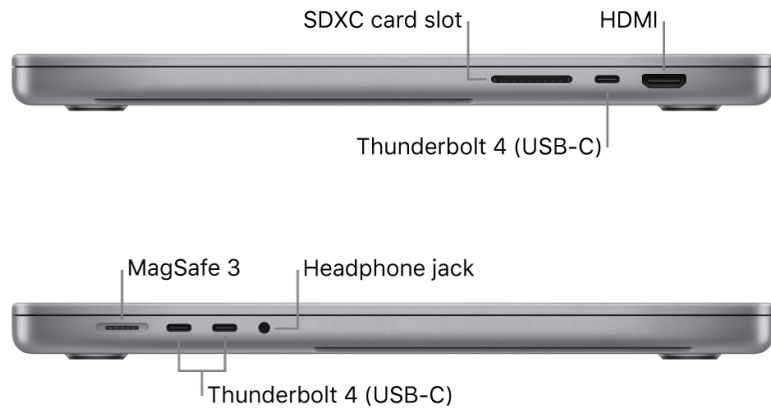

Storage⁴

Apple M2 Pro chip

- 512GB SSD
 - *Configurable to: 1TB, 2TB, 4TB, or 8TB*

Apple M2 Max chip

- 1TB SSD
 - Configurable to: 2TB, 4TB, or 8TB

Charging and Expansion

- SDXC card slot
- HDMI port
- 3.5 mm headphone jack
- MagSafe 3 port
- Three Thunderbolt 4 (USB-C) ports with support for:
 - Charging
 - DisplayPort
 - Thunderbolt 4 (up to 40Gb/s)
 - USB 4 (up to 40Gb/s)