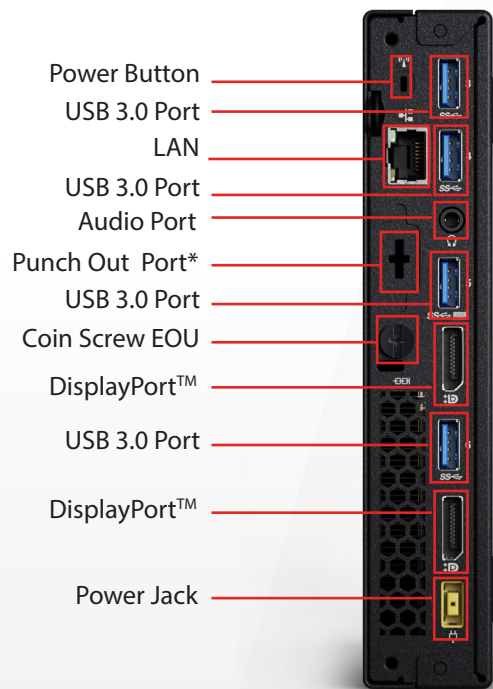

ThinkCentre M900 TINY

THE MOST POWERFUL DESKTOP PER CUBIC INCH

Power Button

USB 3.0 Port

Microphone

Dual Use Audio Jack

Always on USB 3.0 Port

Power Button

USB 3.0 Port

LAN

USB 3.0 Port

Audio Port

Punch Out Port*

USB 3.0 Port

Coin Screw EOU

DisplayPort™

USB 3.0 Port

DisplayPort™

Power Jack

* Optional VGA/3rd DP/Serial Port/HDMI

WHY YOU SHOULD BUY THE LENOVO™ THINKCENTRE® M900 TINY?

Ruggedly durable

Tested to MIL-SPEC, the whole Tiny family are powerful desktops ready to handle even mission critical tasks. What's more, the ThinkCentre® Dust Shield is an easily removable and washable filter reducing dust intake by an astonishing 37%².

Boosts performance

Offering up to the latest generation Intel® Core™ processor, and PCIe SSD³ storage which delivers a turbo boost to productivity versus traditional SSDs.

Deploys anywhere

Deploy it even in the tiniest spaces, and even transform Tiny into a modular and extremely easy to deploy All-in-One with the ThinkCentre® Tiny-in-One.