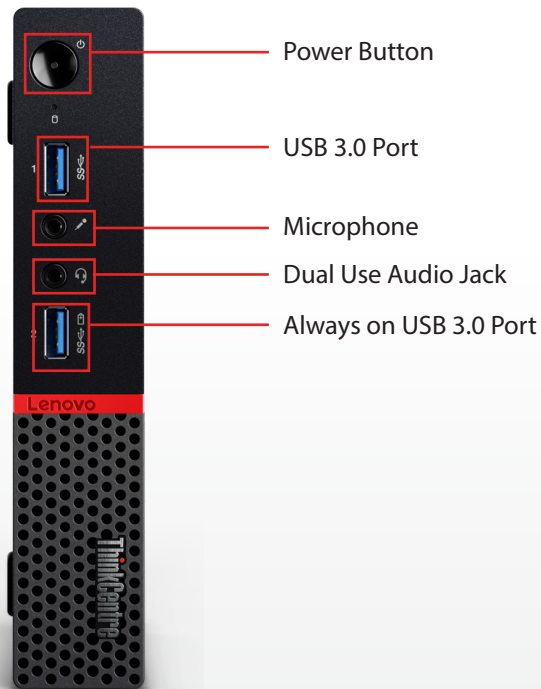

ThinkCentre M900 TINY

THE MOST POWERFUL DESKTOP PER CUBIC INCH

Power Button

USB 3.0 Port

Microphone

Dual Use Audio Jack

Always on USB 3.0 Port

Power Button

USB 3.0 Port

LAN

USB 3.0 Port

Audio Port

Punch Out Port*

USB 3.0 Port

Coin Screw EOU

DisplayPort™

USB 3.0 Port

DisplayPort™

Power Jack

* Optional VGA/3rd DP/Serial Port/HDMI

WHY YOU SHOULD BUY THE LENOVO™ THINKCENTRE® M900 TINY?

Ruggedly durable

Tested to MIL-SPEC, the whole Tiny family are powerful desktops ready to handle even mission critical tasks. What's more, the ThinkCentre® Dust Shield is an easily removable and washable filter reducing dust intake by an astonishing 37%².

Boosts performance

Offering up to the latest generation Intel® Core™ processor, and PCIe SSD³ storage which delivers a turbo boost to productivity versus traditional SSDs.

Deploys anywhere

Deploy it even in the tiniest spaces, and even transform Tiny into a modular and extremely easy to deploy All-in-One with the ThinkCentre® Tiny-in-One.